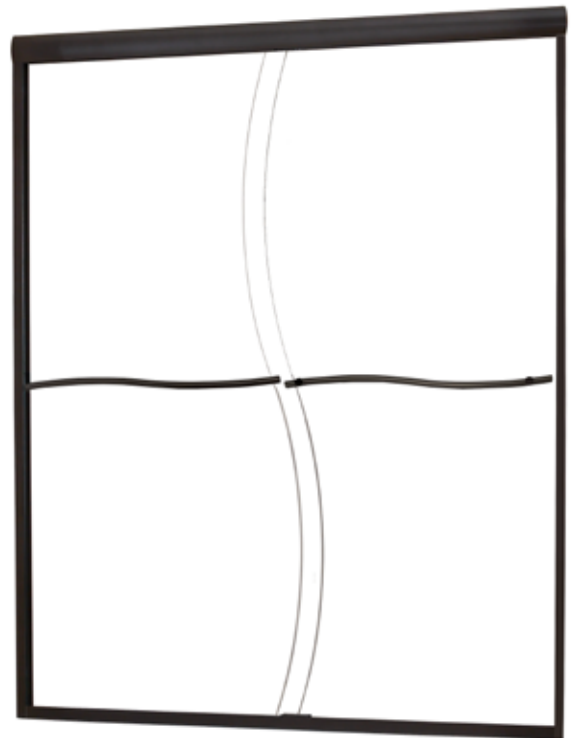

## FRAMELESS S-CUT SLIDING SHOWER DOOR

Model# CVSS4672-CS-OR

FITS OPENING 44" TO 46"W x 72"H

- Clear Glass
- Oil Rubbed Bronze Finish
- 1/4" tempered safety glass
- An anodized aluminum frame
- Through-the-glass towel bars and hangers
- An elegantly styled header
- Safe Slider™ clip keeps doors gliding smooth
- Bottom track designed for easy cleaning
- Up to 3/4" adjustment for out of square walls
- Doors are backed by a Limited Lifetime Warranty
- H2OFF® Clean Glass Technology is applied to the inside surface of the glass.
- Backed by a 10-Year Warranty
- WAMM®: We All Make Mistakes®! Program

Clear

Oil Rubbed Bronze

72"

44" - 46"

1/4"