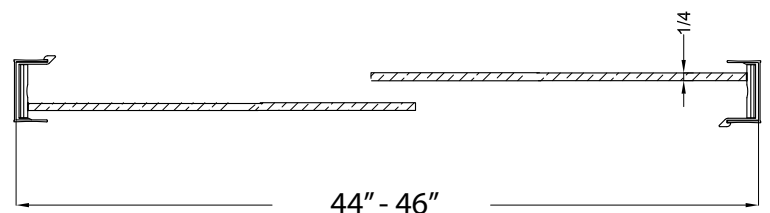

## FRAMELESS S-CUT SLIDING SHOWER DOOR

Model# CVSS4672-CS-OR

FITS OPENING 44" TO 46"W x 72"H

- Clear Glass
- Oil Rubbed Bronze Finish
- 1/4" tempered safety glass
- An anodized aluminum frame
- Through-the-glass towel bars and hangers
- An elegantly styled header
- Safe Slider™ clip keeps doors gliding smooth
- Bottom track designed for easy cleaning
- Up to 3/4" adjustment for out of square walls
- Doors are backed by a Limited Lifetime Warranty
- H2OFF® Clean Glass Technology is applied to the inside surface of the glass.
- Backed by a 10-Year Warranty
- WAMM®: We All Make Mistakes®! Program

Clear

Oil Rubbed Bronze

72"

44" - 46"

1/4"