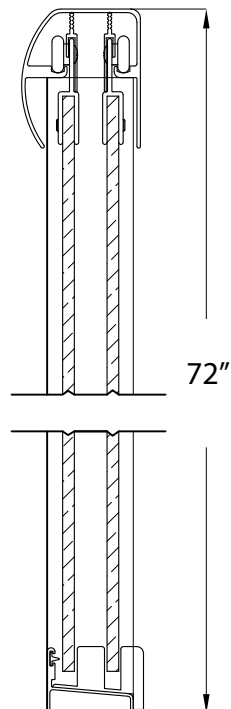

## FRAMELESS S-CUT SLIDING SHOWER DOOR

Model# CVSS4672-CS-OR

FITS OPENING 44" TO 46"W x 72"H

- Clear Glass
- Oil Rubbed Bronze Finish
- 1/4" tempered safety glass
- An anodized aluminum frame
- Through-the-glass towel bars and hangers
- An elegantly styled header
- Safe Slider™ clip keeps doors gliding smooth
- Bottom track designed for easy cleaning
- Up to 3/4" adjustment for out of square walls
- Doors are backed by a Limited Lifetime Warranty
- H2OFF® Clean Glass Technology is applied to the inside surface of the glass.
- Backed by a 10-Year Warranty
- WAMM®: We All Make Mistakes®! Program

Clear

Oil Rubbed Bronze

72"

44" - 46"

1/4"