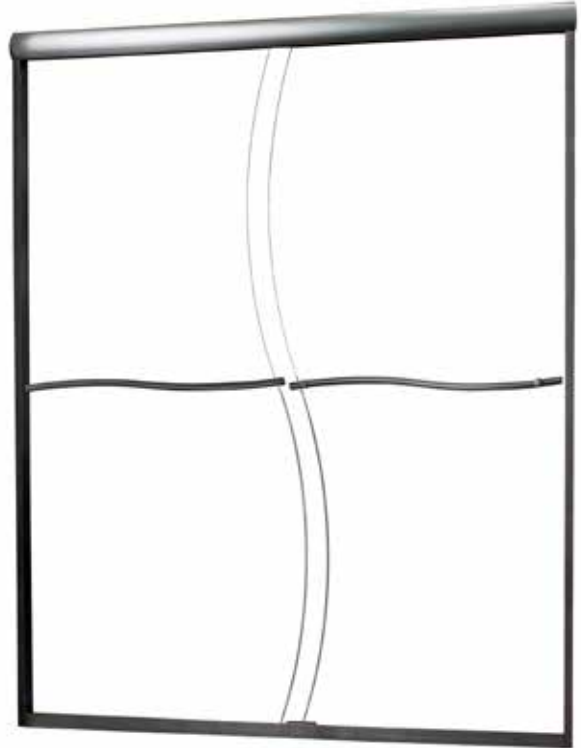

## FRAMELESS S-CUT SLIDING SHOWER DOOR

Model# CVSS5872-CS-BN

FITS OPENING 56" TO 58"W x 72"H

Clear Glass

Brushed Nickel Finish

1/4" tempered safety glass

An anodized aluminum frame

Through-the-glass towel bars and hangers

An elegantly styled header

Safe Slider™ clip keeps doors gliding smooth

Bottom track designed for easy cleaning

Up to 3/4" adjustment for out of square walls

Doors are backed by a Limited Lifetime Warranty

H2OFF® Clean Glass Technology is applied to the inside surface of the glass.

Backed by a 10-Year Warranty

WAMM®: We All Make Mistakes®! Program

Clear

Brushed Nickel