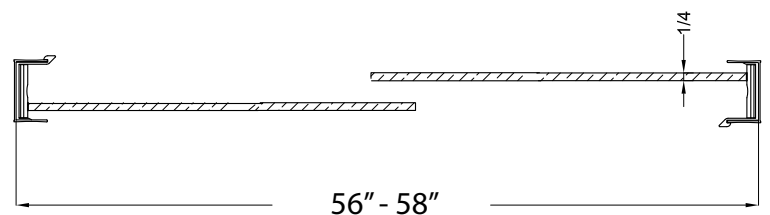

FRAMELESS S-CUT SLIDING SHOWER DOOR

Model# CVSS5872-CS-OR

FITS OPENING 56" TO 58"W x 72"H

- Clear Glass
- Oil Rubbed Bronze Finish
- 1/4" tempered safety glass
- An anodized aluminum frame
- Through-the-glass towel bars and hangers
- An elegantly styled header
- Safe Slider™ clip keeps doors gliding smooth
- Bottom track designed for easy cleaning
- Up to 3/4" adjustment for out of square walls
- Doors are backed by a Limited Lifetime Warranty
- H2OFF® Clean Glass Technology is applied to the inside surface of the glass.
- Backed by a 10-Year Warranty
- WAMM®: We All Make Mistakes®! Program

Clear

Oil Rubbed Bronze

72"

56" - 58"

1/4"