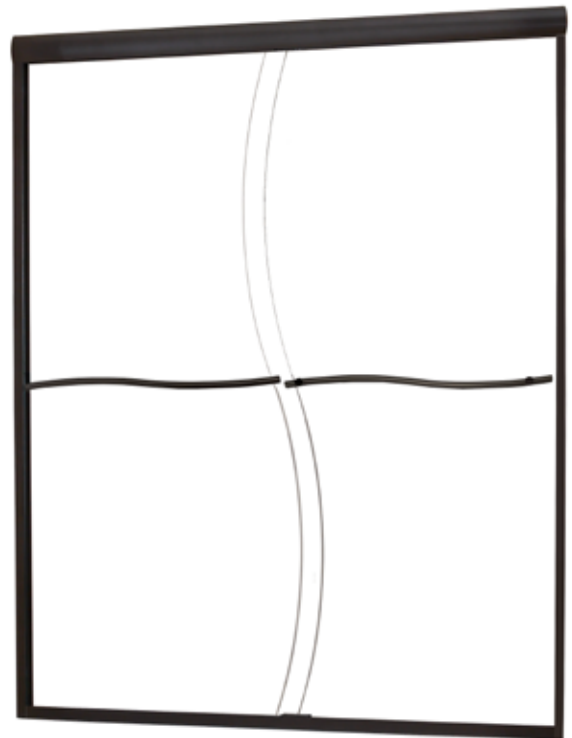

FRAMELESS S-CUT SLIDING SHOWER DOOR

Model# CVSS5872-CS-OR

FITS OPENING 56" TO 58"W x 72"H

- Clear Glass
- Oil Rubbed Bronze Finish
- 1/4" tempered safety glass
- An anodized aluminum frame
- Through-the-glass towel bars and hangers
- An elegantly styled header
- Safe Slider™ clip keeps doors gliding smooth
- Bottom track designed for easy cleaning
- Up to 3/4" adjustment for out of square walls
- Doors are backed by a Limited Lifetime Warranty
- H2OFF® Clean Glass Technology is applied to the inside surface of the glass.
- Backed by a 10-Year Warranty
- WAMM®: We All Make Mistakes®! Program

Clear

Oil Rubbed Bronze

72"

56" - 58"

1/4"