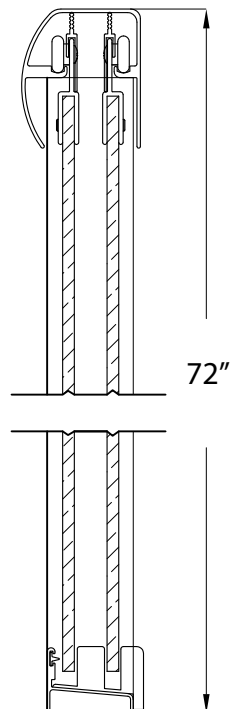

FRAMELESS S-CUT SLIDING SHOWER DOOR

Model# CVSS5872-CS-OR

FITS OPENING 56" TO 58"W x 72"H

- Clear Glass
- Oil Rubbed Bronze Finish
- 1/4" tempered safety glass
- An anodized aluminum frame
- Through-the-glass towel bars and hangers
- An elegantly styled header
- Safe Slider™ clip keeps doors gliding smooth
- Bottom track designed for easy cleaning
- Up to 3/4" adjustment for out of square walls
- Doors are backed by a Limited Lifetime Warranty
- H2OFF® Clean Glass Technology is applied to the inside surface of the glass.
- Backed by a 10-Year Warranty
- WAMM®: We All Make Mistakes®! Program

Clear

Oil Rubbed Bronze

72"

56" - 58"

1/4"