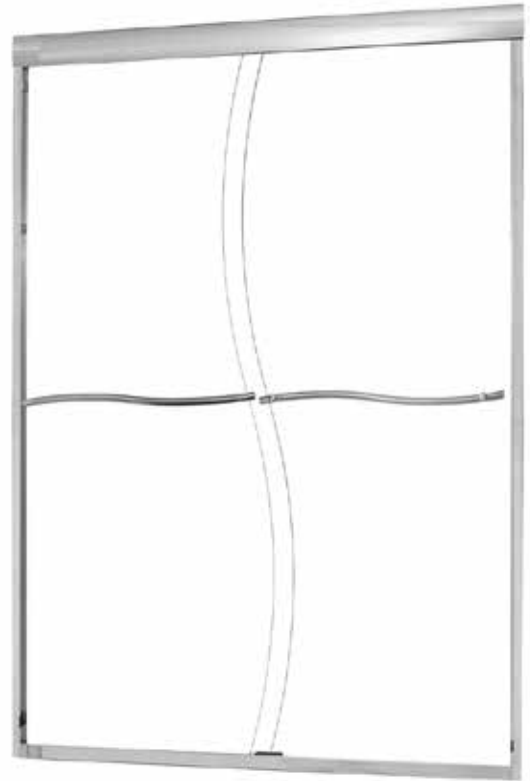

FRAMELESS S-CUT SLIDING SHOWER DOOR

Model# MRSS4672-CS-SV

FITS OPENING 44" TO 46"W x 72"H

Clear Glass

Silver Finish

3/8" tempered safety glass

Through-the-glass decorative towel bars

An elegantly styled header

Safe Slider™ clip keeps doors gliding smooth

Up to 3/4" adjustment for out of square walls

Doors are backed by a Limited Lifetime Warranty

H2OFF® Clean Glass Technology is applied to the inside surface of the glass.

Backed by a 10-Year Warranty

WAMM®: We All Make Mistakes®! Program