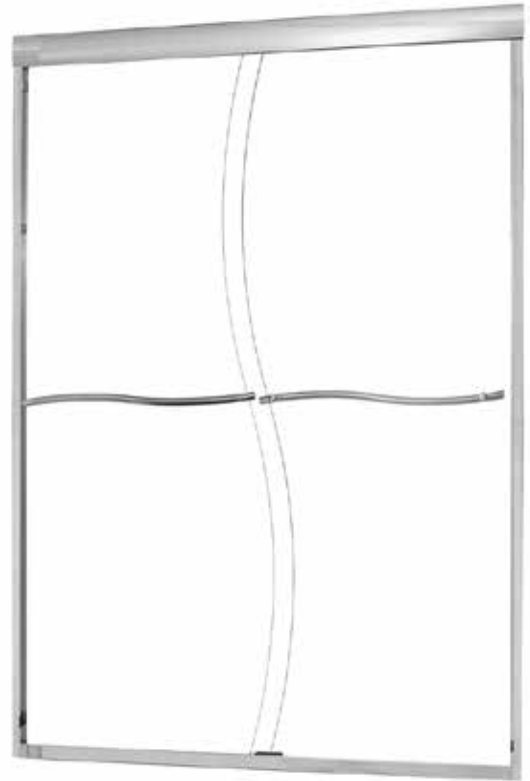

FRAMELESS S-CUT SLIDING SHOWER DOOR

Model# MRSS5872-CS-SV

FITS OPENING 56" TO 58"W x 72"H

Clear Glass

Silver Finish

3/8" tempered safety glass

Through-the-glass decorative towel bars

An elegantly styled header

Safe Slider™ clip keeps doors gliding smooth

Up to 3/4" adjustment for out of square walls

Doors are backed by a Limited Lifetime Warranty

H2OFF® Clean Glass Technology is applied to the inside surface of the glass.

Backed by a 10-Year Warranty

WAMM®: We All Make Mistakes®! Program