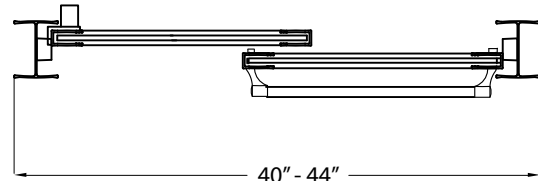

FRAMED SLIDING SHOWER DOOR

Model# TDSS4466-CL-BN

FITS OPENING 40" TO 44"W x 66"H

Clear Glass

Brushed Nickel Finish

Tempered safety glass

An anodized aluminum frame

Towel bar on outside panel and knob on inside panel

Rounded header

Easy clean bottom track

Up to 3/4" adjustment for out of square walls

Doors are backed by a Limited Lifetime Warranty

WAMM®: We All Make Mistakes®! Program

Clear

Brushed Nickel

66"

40" - 44"