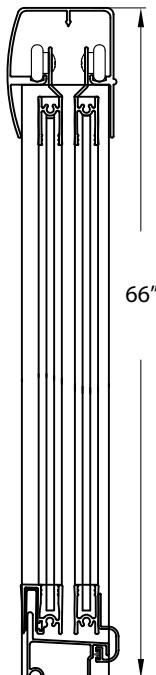

FRAMED SLIDING SHOWER DOOR

Model# TDSS4466-CL-BN

FITS OPENING 40" TO 44"W x 66"H

Clear Glass

Brushed Nickel Finish

Tempered safety glass

An anodized aluminum frame

Towel bar on outside panel and knob on inside panel

Rounded header

Easy clean bottom track

Up to 3/4" adjustment for out of square walls

Doors are backed by a Limited Lifetime Warranty

WAMM®: We All Make Mistakes®! Program

Clear

Brushed Nickel

66"

40" - 44"