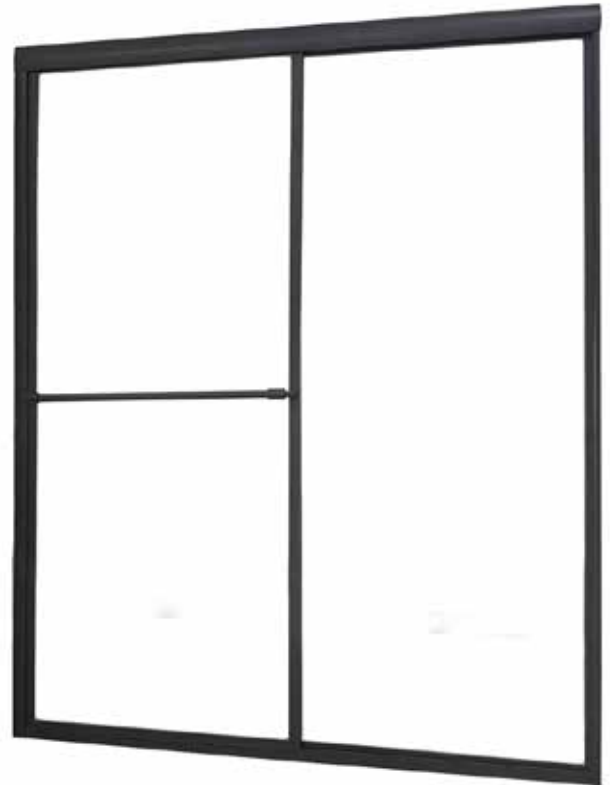

FRAMED SLIDING SHOWER DOOR

Model# TDSS4466-CL-OR

FITS OPENING 40" TO 44"W x 66"H

- Clear Glass
- Oil Rubbed Bronze Finish
- Tempered safety glass
- An anodized aluminum frame
- Towel bar on outside panel and knob on inside panel
- Rounded header
- Easy clean bottom track
- Up to 3/4" adjustment for out of square walls
- Doors are backed by a Limited Lifetime Warranty
- WAMM®: We All Make Mistakes®! Program

Clear

Oil Rubbed Bronze