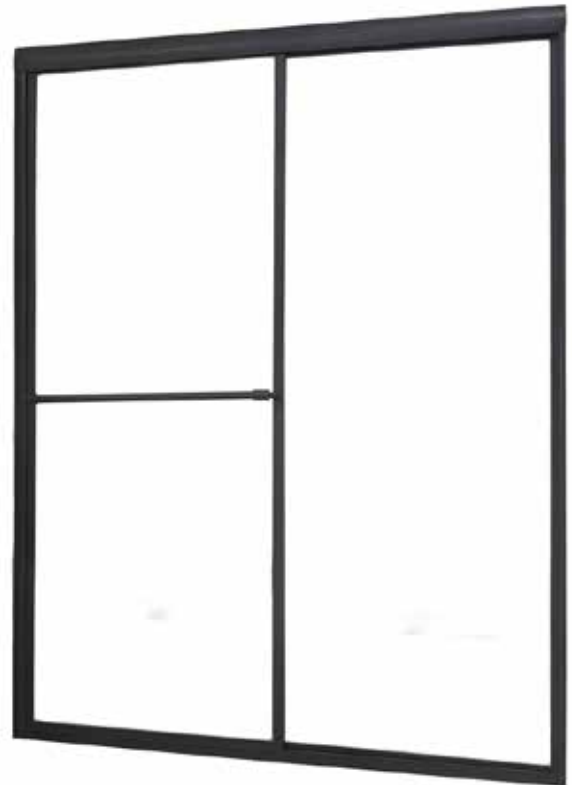

## FRAMED SLIDING SHOWER DOOR

Model# TDSS4866-CL-OR

FITS OPENING 44" TO 48"W x 66"H

- Clear Glass
- Oil Rubbed Bronze Finish
- Tempered safety glass
- An anodized aluminum frame
- Towel bar on outside panel and knob on inside panel
- Rounded header
- Easy clean bottom track
- Up to 3/4" adjustment for out of square walls
- Doors are backed by a Limited Lifetime Warranty
- WAMM®: We All Make Mistakes®! Program

Clear

Oil Rubbed Bronze