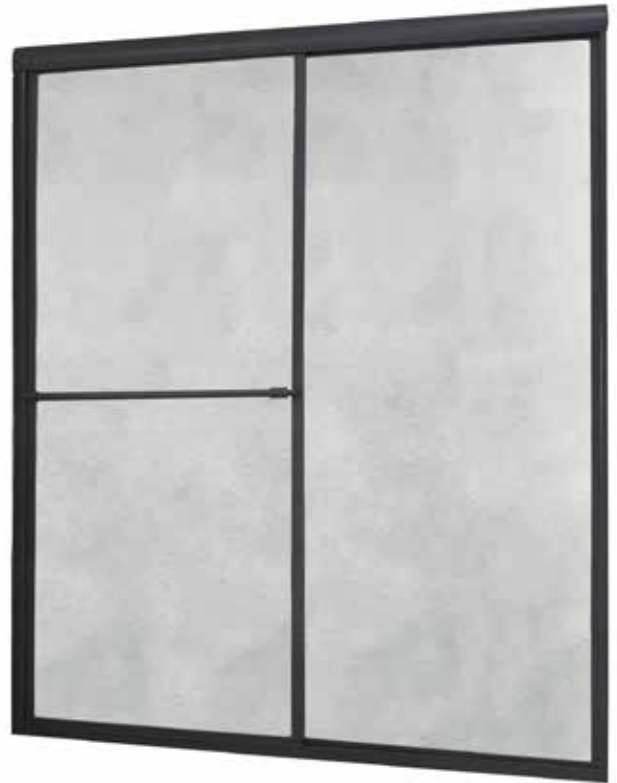

## FRAMED SLIDING SHOWER DOOR

Model# TDSS4866-OB-OR

FITS OPENING 44" TO 48"W x 66"H

- Obscure Glass
- Oil Rubbed Bronze Finish
- Tempered safety glass
- An anodized aluminum frame
- Towel bar on outside panel and knob on inside panel
- Rounded header
- Easy clean bottom track
- Up to 3/4" adjustment for out of square walls
- Doors are backed by a Limited Lifetime Warranty
- WAMM®: We All Make Mistakes®! Program

Obscure

Oil Rubbed Bronze