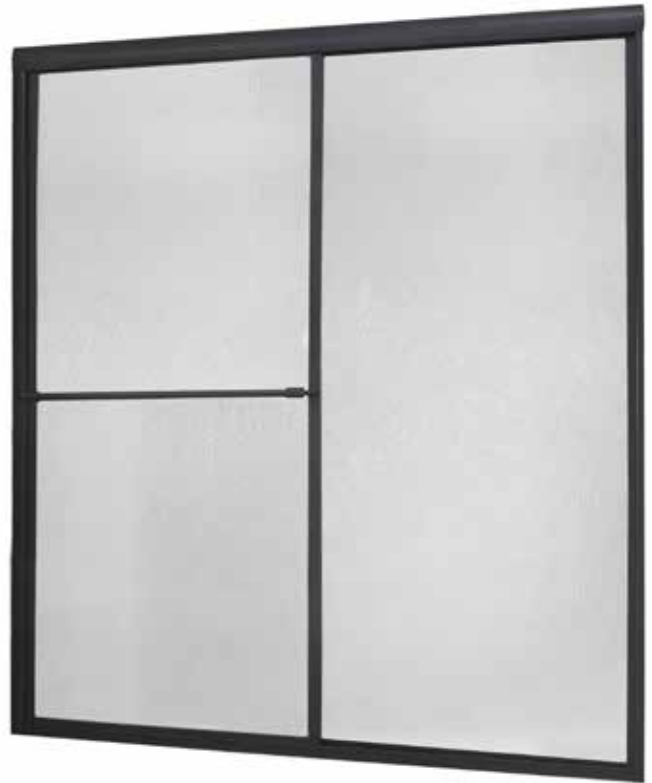

FRAMED SLIDING SHOWER DOOR

Model# TDSS4866-RN-OR

FITS OPENING 44" TO 48"W x 66"H

Rain Glass

Oil Rubbed Bronze Finish

Tempered safety glass

An anodized aluminum frame

Towel bar on outside panel and knob on inside panel

Rounded header

Easy clean bottom track

Up to 3/4" adjustment for out of square walls

Doors are backed by a Limited Lifetime Warranty

WAMM®: We All Make Mistakes®! Program

Rain

Oil Rubbed Bronze