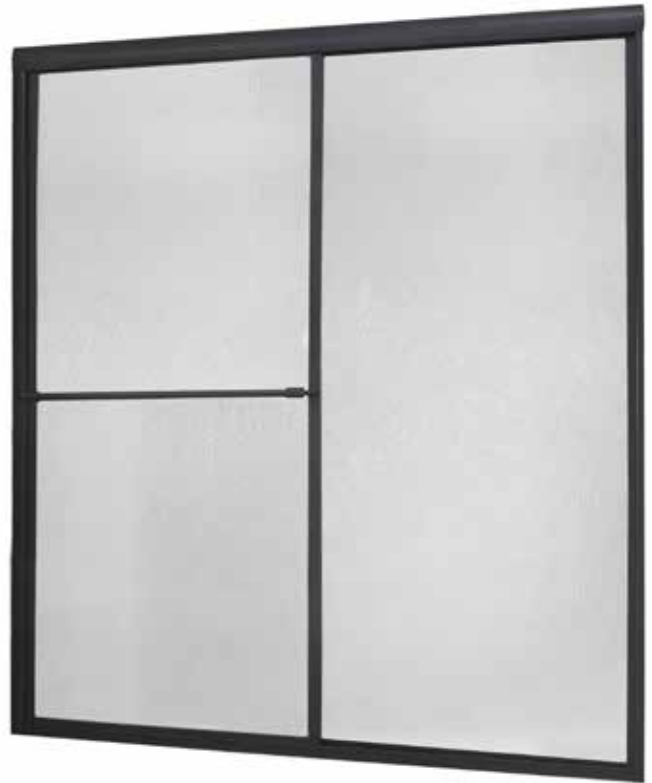

FRAMED SLIDING SHOWER DOOR

Model# TDSS5266-RN-OR

FITS OPENING 48" TO 52"W x 66"H

Rain Glass

Oil Rubbed Bronze Finish

Tempered safety glass

An anodized aluminum frame

Towel bar on outside panel and knob on inside panel

Rounded header

Easy clean bottom track

Up to 3/4" adjustment for out of square walls

Doors are backed by a Limited Lifetime Warranty

WAMM®: We All Make Mistakes®! Program

Rain

Oil Rubbed Bronze